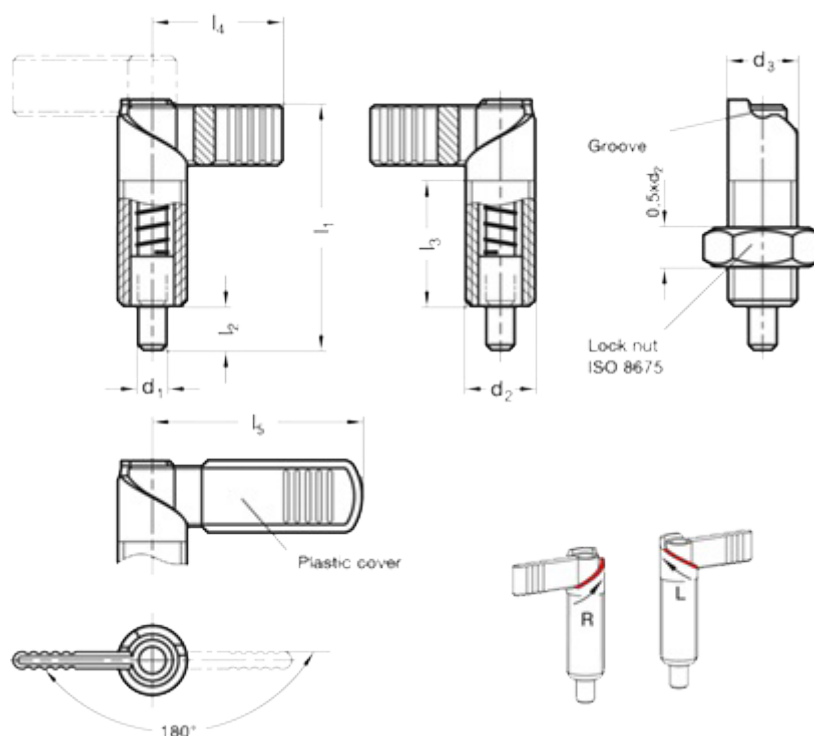

Data Sheet

Article number: 2072168M1615LAK
Description: E+G indexing plunger
GN 721.5-8-M16x1,5-LAK

Measures

d1 = 8
d2 = M16x1.5
d3 = 16
l1 = 56
l2 = 10
l3 = 30
l4 = 32
l5 = -

Spring load in N end = 11
Spring load in N top = 29
Weight in (g) = 150